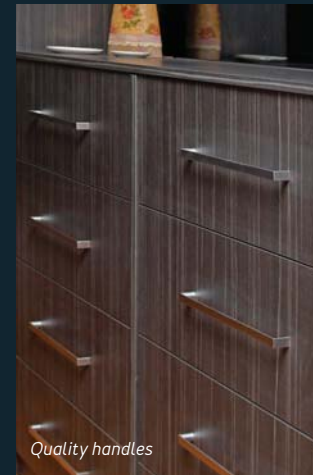

One of our experienced and friendly team members will work with you on the design and layout of your choice, helping you to create a wardrobe that is both highly functional and beautiful.

The Premium Walk in Wardrobe comes in a range of finishes and storage options such as slide out shelves, specially designed rails for belts and ties, boxed drawers ideal for under garments and ties, shoe racks, mirrors, LED lighting, you can even include a fold out ironing board. The options are limitless.