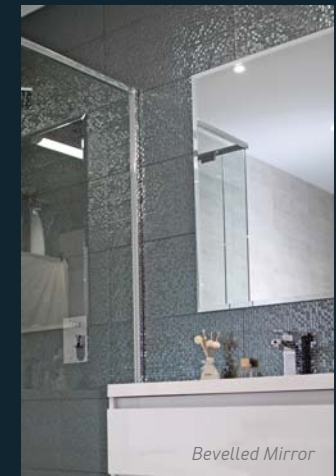

Mirrors

Large reflective surfaces greatly enhance the look and feel of any setting. Providing the illusion of space and light, a beautifully crafted and positioned mirror brings light into a room, creates the impression of more space and reflects your desired outlook including outdoor vistas and stylish pieces of artwork.

Premium specialises in crafting practical and stylish shower, wardrobe and bathroom mirrors, custom cut to size and made from the finest materials to complement your design. Premium mirrors are available as framed or frameless with a choice of bevelled or straight edge finishes.

Complement your designer wardrobe. Add a practical and elegant wardrobe mirror to your Premium wardrobe solution to provide both a functional and stylish finish for your storage system.

Bring style to your shower. Premium shower mirrors create a spacious and practical addition to a bathroom as a feature wall or a simple bathroom fixture, providing both additional light and style to your space. Glass surfaces can also be added as a design feature to other areas of your bathroom including shelf recesses and towel racks.